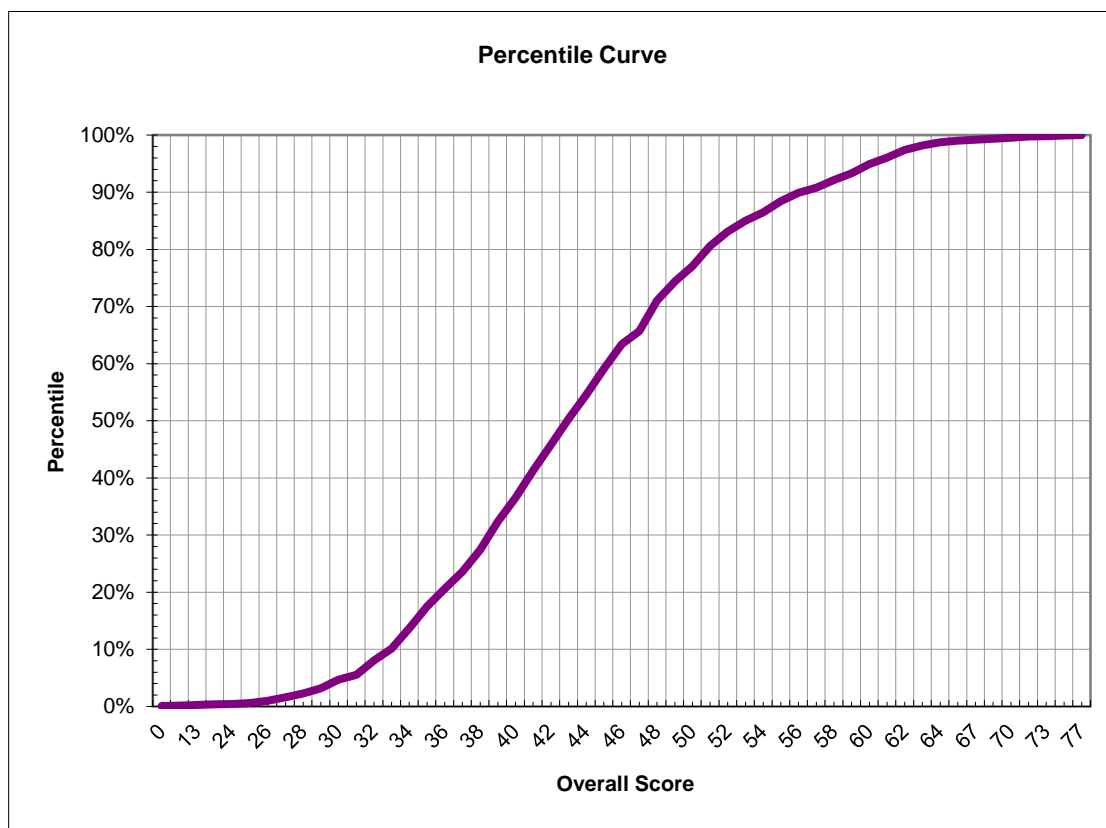

uniTEST
Flinders University 2016 Ogive

This graph provides you with a comparison of your Total Scale Score against other Australian candidates who have sat uniTEST.

By locating your Total Score and corresponding Percentile Rank you can see how many candidates you performed as well as or better than.

For example, if your Total Score is 53 your Percentile Rank is 85%, therefore you have performed as well as or better than 85% of the other candidates.