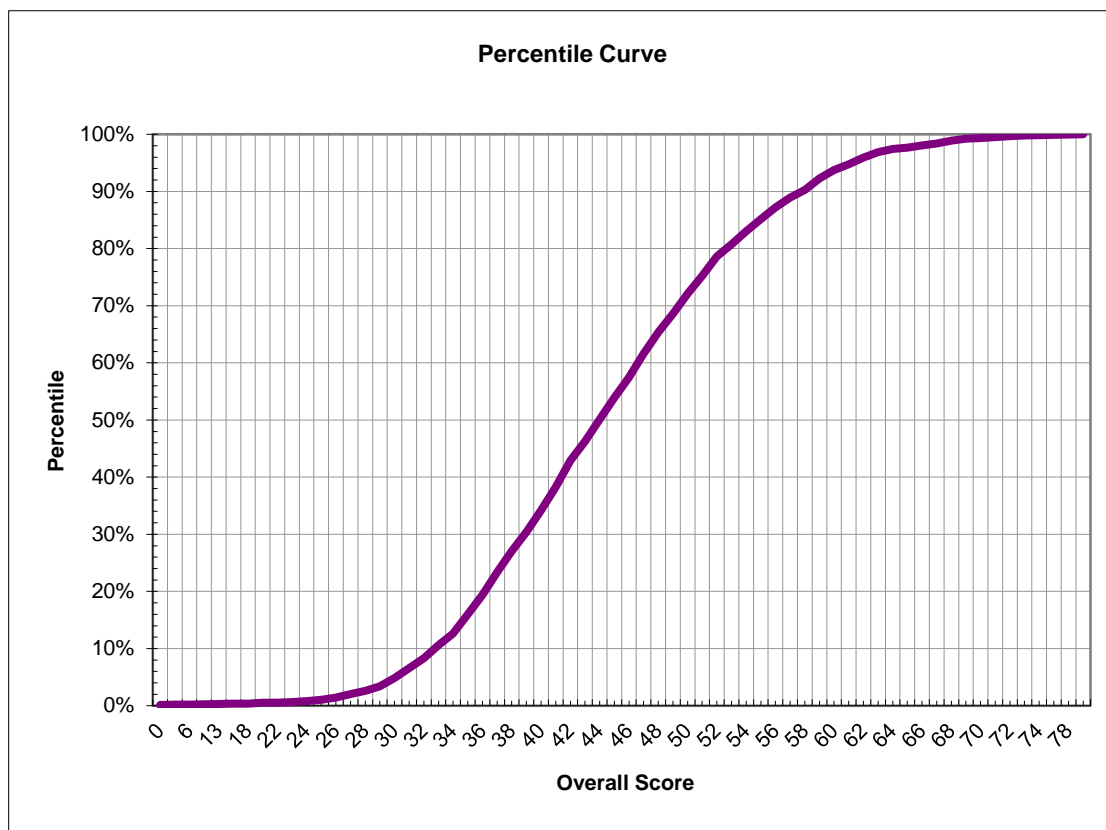

uniTEST
Flinders University 2017 Ogive

This graph provides you with a comparison of your Total Scale Score against other Australian candidates who have sat uniTEST.

By locating your Total Score and corresponding Percentile Rank you can see how many candidates you performed as well as or better than.

For example, if your Total Score is 53 your Percentile Rank is 81%, therefore you have performed as well as or better than 81% of the other candidates.